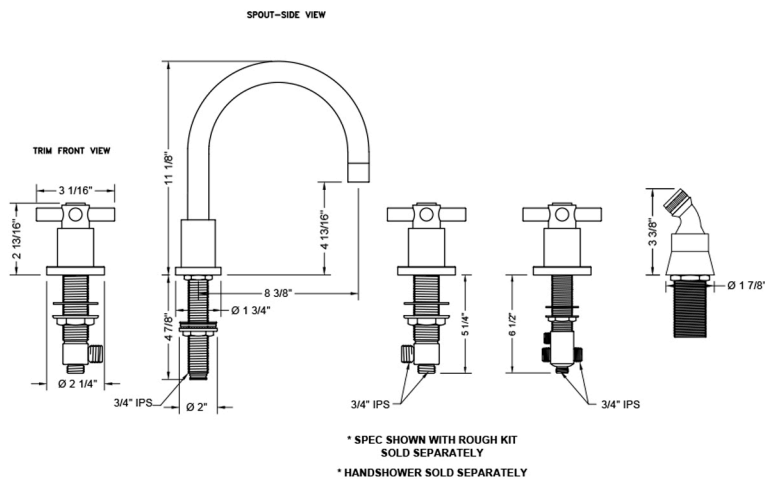

Contempo Roman Tub Set with Contempo High Cross Handles and Angled Handshower

Model #: 9980-C-A-TRIM-

JACLO®

Confidence from start to finish.*

FEATURES:

- All brass roman deck mount tub set trim
- Any handshower can be used
- Quick connect/disconnect spout
- Swivel Spout includes full flow aerator
- Includes:
 - 3060-DS hose
 - 8029 angled handshower mount
 - 8019 deck mount sleeve
- Order handshower separately
- Spout Hole Size Min-Max: 1 1/8" - 1 3/4"
- Valve Hole Size Min-Max: 1 1/4" - 1 3/8"
- Requires J-6912-DIV-RGH rough in kit
- Round escutcheons only
- Not available in WH or JACLO=COLOR

SPECIFICATION DRAWING:

AVAILABLE HANDLES: